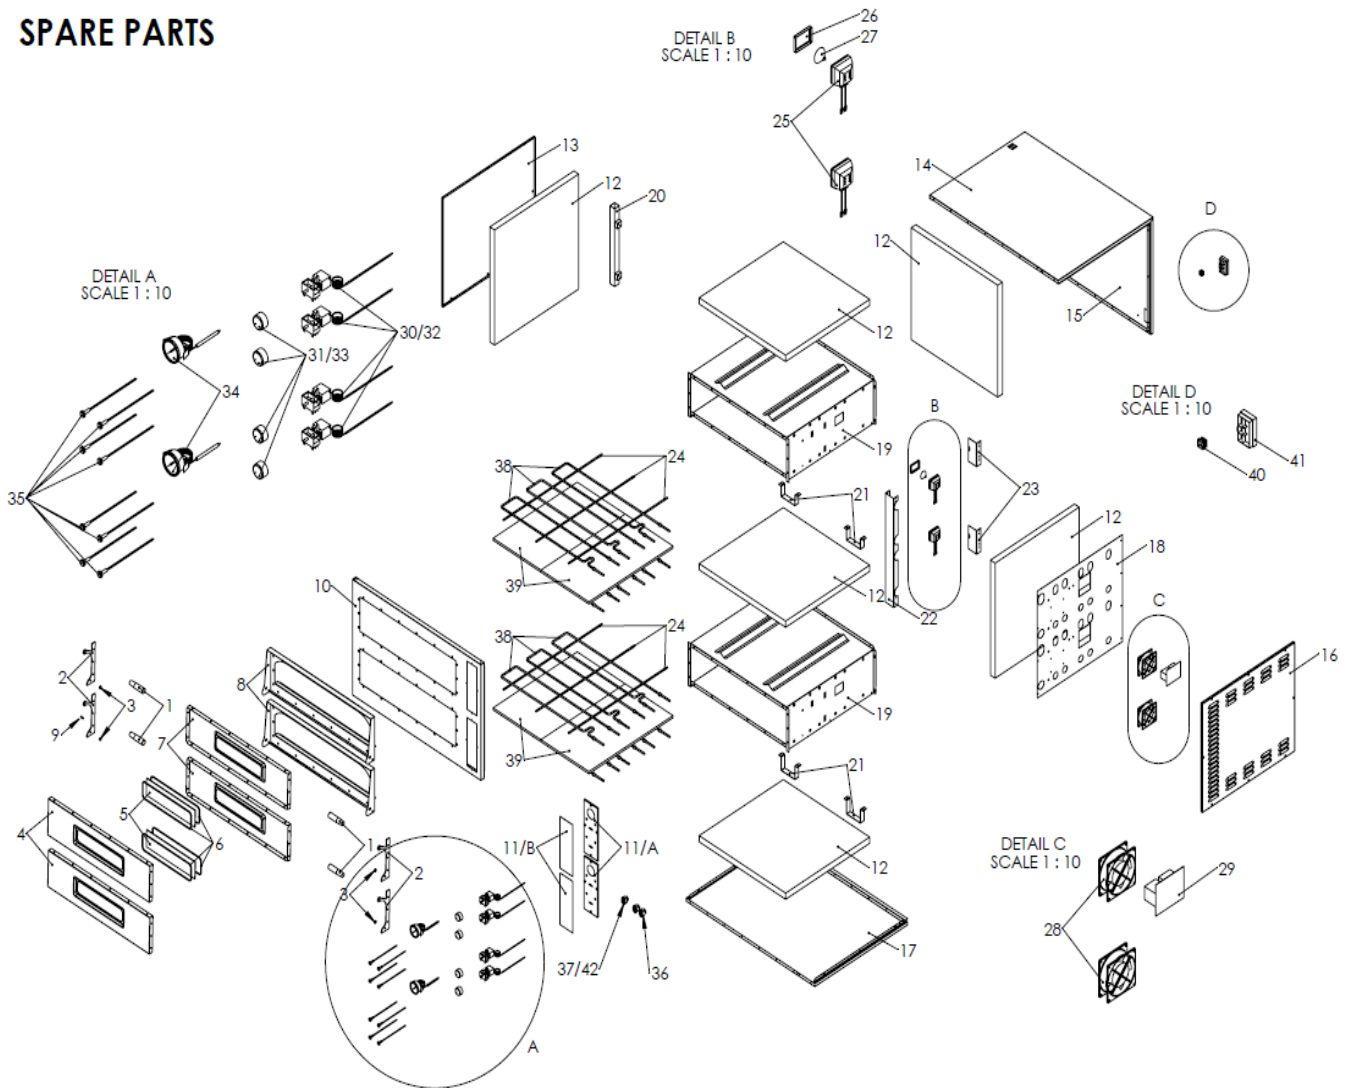

SPARE PARTS

RIF N.°	DESCRIPTION	BASIC XL 44 226957
1/A	Door Handle	7M010005
1/B	Small lateral door handles	5M200016
2/A	Door supporting plate (right)	4P100007
2/B	Door supporting plate (left)	
3	Washer	3R030001
4	Door	4P050017

5	Door Glass	5V010015
6	Door glass gasket	5G100001
7	Counterdoor	4C020027
8	Door Frame	4T020026
9	Plate fixing screws	5V500019
10	Plate fixing screws	4F020027
11/A	Control panel frame	4M020001
11/B	Control panel label	5E204400
12	Insulating material	5L010001
13	Left covering panel	4P040017
14	Top covering panel	4C030007
15	Back covering panel	4S030207
16	Right covering panel	4P040012
17	Bottom covering pannel	4B030002
18	Jacket	4I020012
19	Cooking chamber	7C010103
20	Chimney	4C030005
24	Heating elements supporting frame	4T060065
25	Lamp holder	5P110003
26	Lamp glass	5V010003
27	Lamp	5L020005
28	Fan	-
29	Circuit brakers board	-
30	Thermostat	5T010001
31	Thermostat knob	5M200003
32	Timer	-
33	Timer knob	-
34	Thermometer	5T010200
35	Heating element's warning light	5L020017
36	Heating element's switch	5I100016
37	Chamber light switch	5I100017
38	Heating element	5R050400
39	Refractory stone	5P050040
41	Terminal box	5M100001
42	Electrical main switch	-